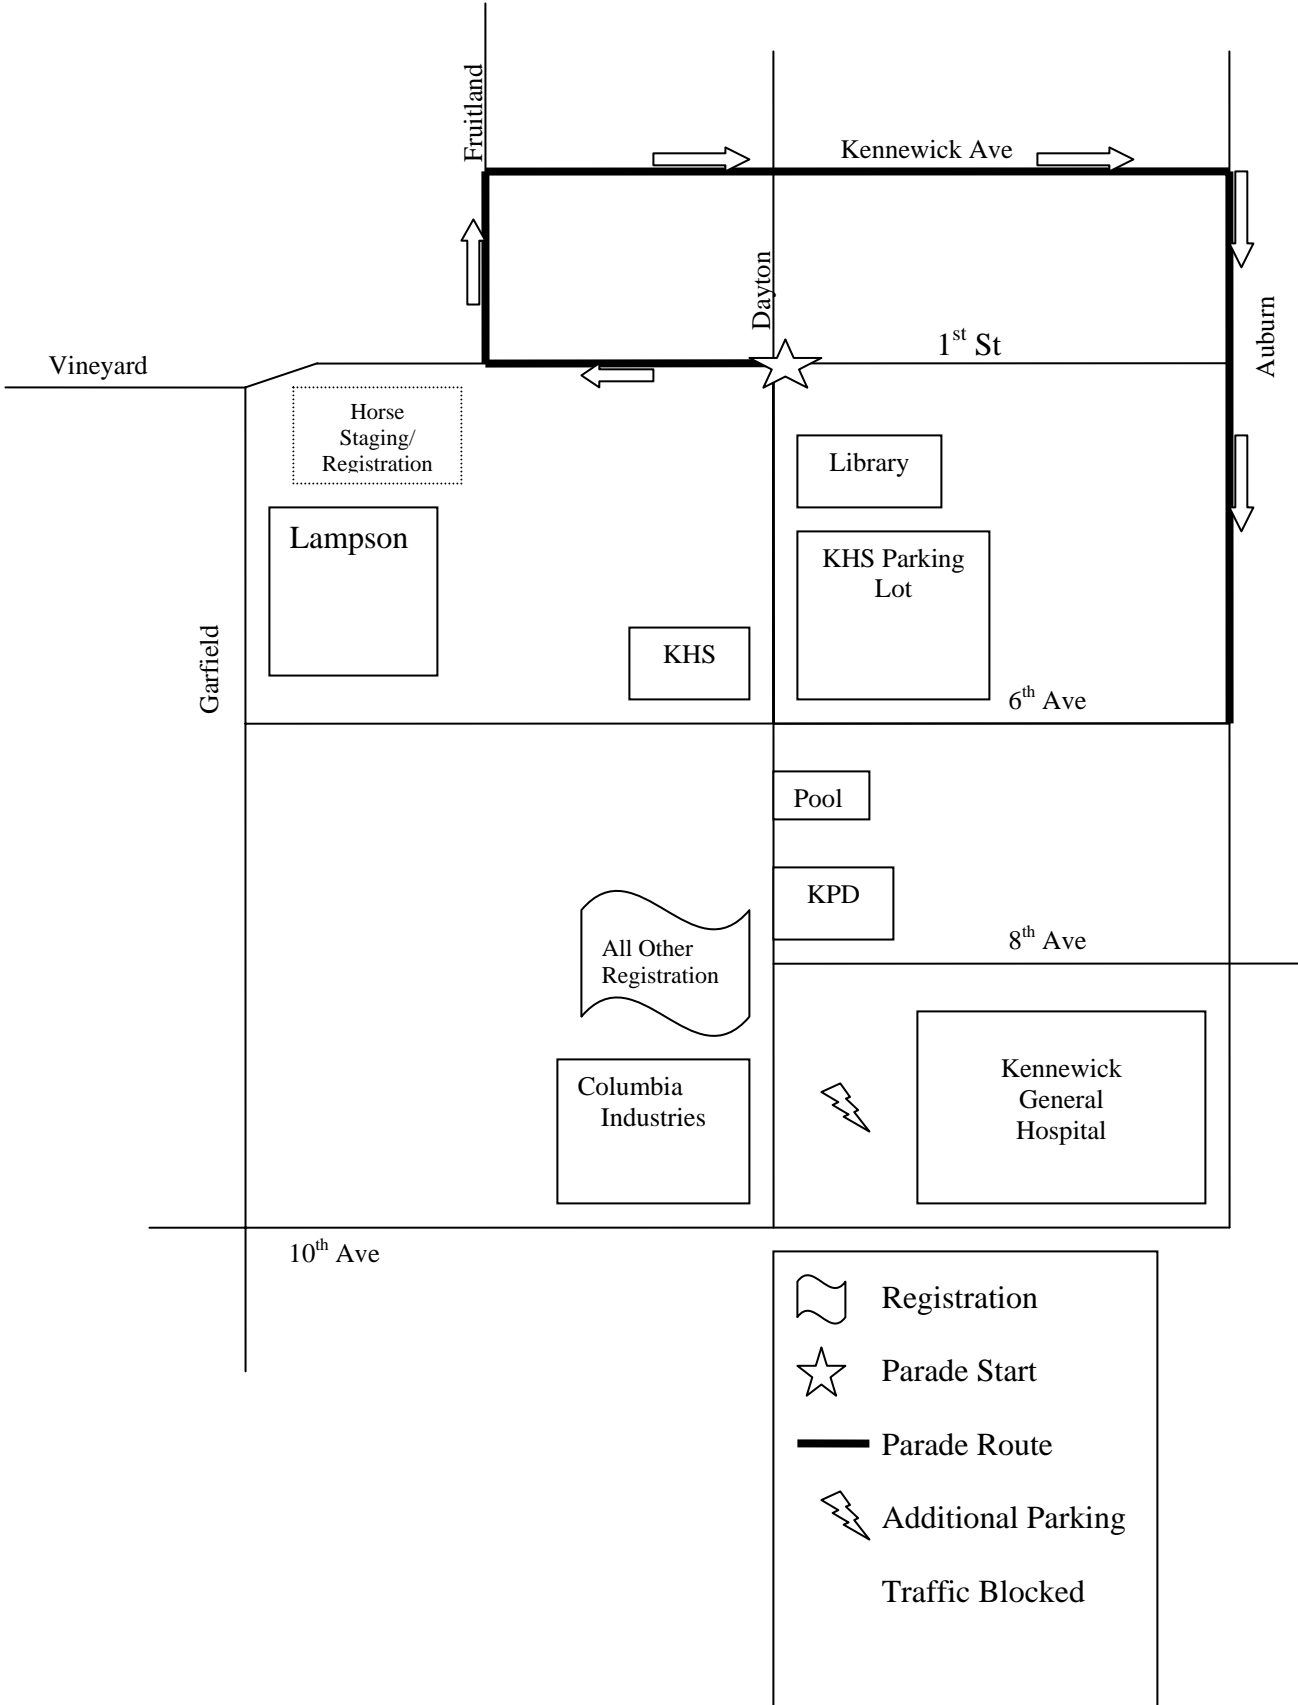

# Benton Franklin Fair & Rodeo 2010 Parade Route & Map

	Registration
	Parade Start
	Parade Route
	Additional Parking
	Traffic Blocked

\*Map Not to Scale